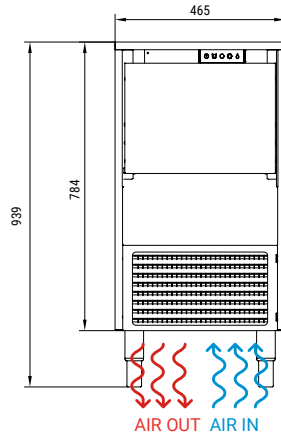

	24 H Kg	10°C (Kg)	10°C (Kg)	21°C (Kg)	15°C (Kg)	(Kg)	(mm)	(mm)	 DRY GRANULAR ICE 20% RESIDUAL WATER CONTENT
IQ50C A		66	55	20	20	20	Width 465	Width 525	
IQ50C W		67	58				Depth 595	Depth 645	
							Height 784	Height 920	

* WITH LEGS 889/939 CON PATAS 889/939

ACCESSORIES ACCESORIOS

INCLUDED

NOT INCLUDED (OPTIONAL)

IQ 50 C

REAR VIEW
VISTA TRASERA

FRONTAL VIEW
VISTA FRONTAL

LEFT SIDE VIEW
VISTA LATERAL IZQUIERDA