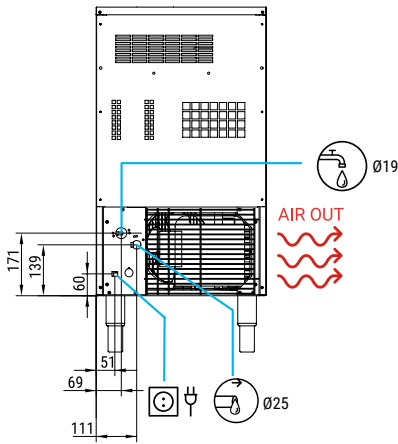

	24 H Kg	10°C (Kg)	10°C (Kg)	21°C (Kg)	15°C (Kg)	(Kg)	(mm)	(mm)	 DRY GRANULAR ICE 20% RESIDUAL WATER CONTENT
IQ50C A		66	55	20	20	20	Width 465	Width 525	
IQ50C W		67	58				Depth 595	Depth 645	
							Height 784	Height 920	

* WITH LEGS 889/939 CON PATAS 889/939

ACCESSORIES ACCESORIOS

INCLUDED

NOT INCLUDED (OPTIONAL)

IQ 50 C

REAR VIEW
VISTA TRASERA

FRONTAL VIEW
VISTA FRONTAL

LEFT SIDE VIEW
VISTA LATERAL IZQUIERDA